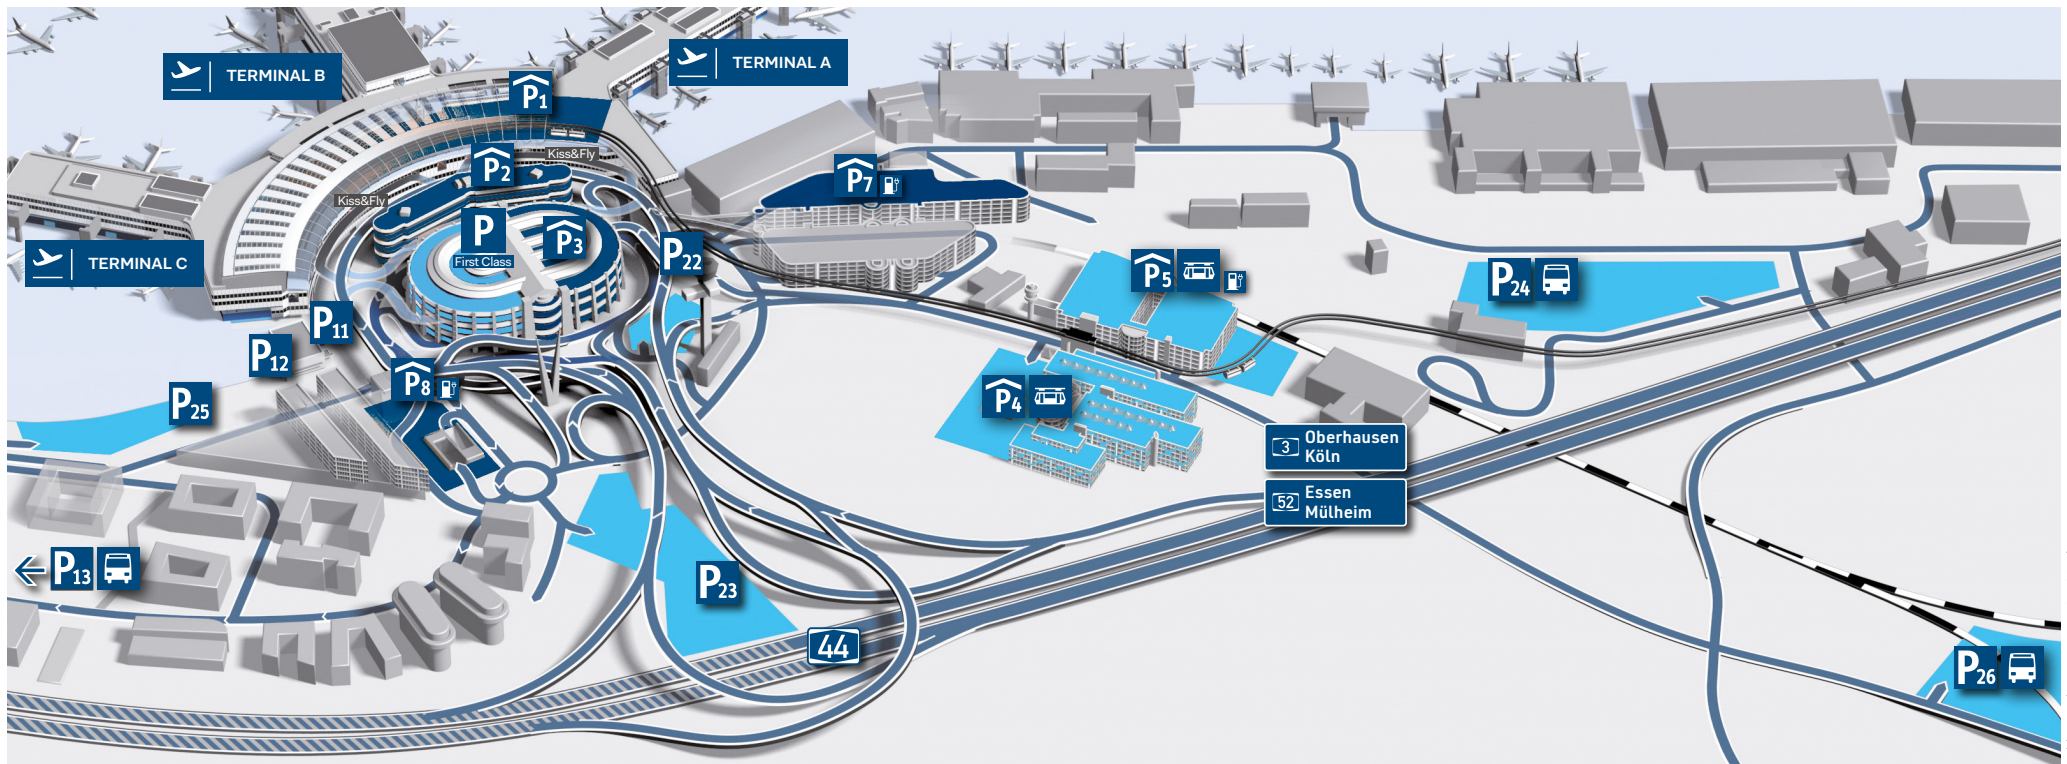

Parking rates

Parking duration	Pick up/Drop off
	Short stay P11 (Departure) P12 (Arrivals)
up to 15 min	€2.00
up to 30 min	€4.00
every additional 15 min.	plus €2.00
	Kiss&Fly terminal access road (Departure)
< 10 min	free
up to 15 min	€5.00
every additional 15 min.	plus €5.00

Parking duration	Park directly and comfortably close to the terminal. Walking distance under 3 minutes.	
	P1	P2/ P3* P7* / P8
1 hour	€7.00	€4.00
2 hours	€14.00	€8.00
3 hours	€21.00	€12.00
every additional hour	plus €7.00	plus €4.00
1 day	€38.00	€26.00
2 days	€76.00	€52.00
3 days	€114.00	€78.00
every additional day	plus €38.00	plus €26.00

Parking duration	Affordable even for LONG trips Particularly easy on the holiday funds					
	P4/ P5	P22	P25**	P23	P24/ P26**	First Class***
from 2 days	€49.00	€49.00	€49.00	€39.00	€44.00	€52.00
3 days	€69.00	€73.50	€59.00	€44.00	€44.00	€78.00
up to 8 days	€69.00	€79.00	€59.00	€59.00	€44.00	€79.00
up to 10 days	€98.00	€98.00	€88.00	€88.00	€73.00	€131.00
up to 15 days	€98.00	€98.00	€88.00	€88.00	€73.00	€158.00
every additional week	plus €29.00	plus €19.00	plus €29.00	plus €29.00	plus €29.00	plus €79.00

Book online & save money – Current offers that match your travel plans under dus.com/parken

*Please also note online discount specials at dus.com/parken // ** only available through online booking // *** PARKVOGEL - Official partner offer of SITA Airport IT GmbH (additional € 3.00 reservation fee)